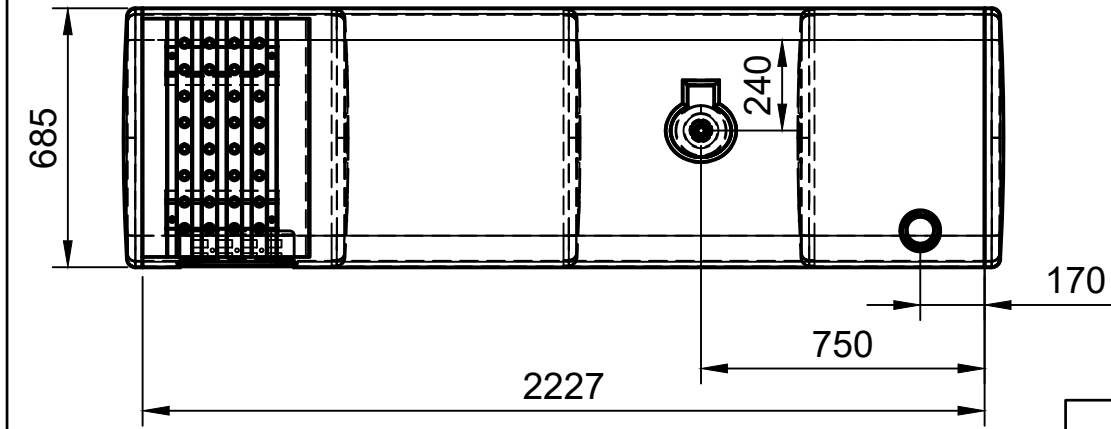

A (1:10)

1/2" MALE-FEMALE TREAD

DAF OEM : 1944800 - 1944801 - 1904724

 KOCAELİ METAL DEPO +902623711442-46 gokhan.tunali@kmd.com.tr www.kmd.com.tr	TITLE: 625X685X2327 DAF FUEL TANK		
	PRODUCT CODE: 6368232701	DATE:	LITER: 845 L
DRAWN :	MATERIAL:		
APPROVED:	WEIGHT :	DWG NO: 63680008F	
CUSTOMER:	SCALE : 1:20	SHEET 1 OF 1	A4